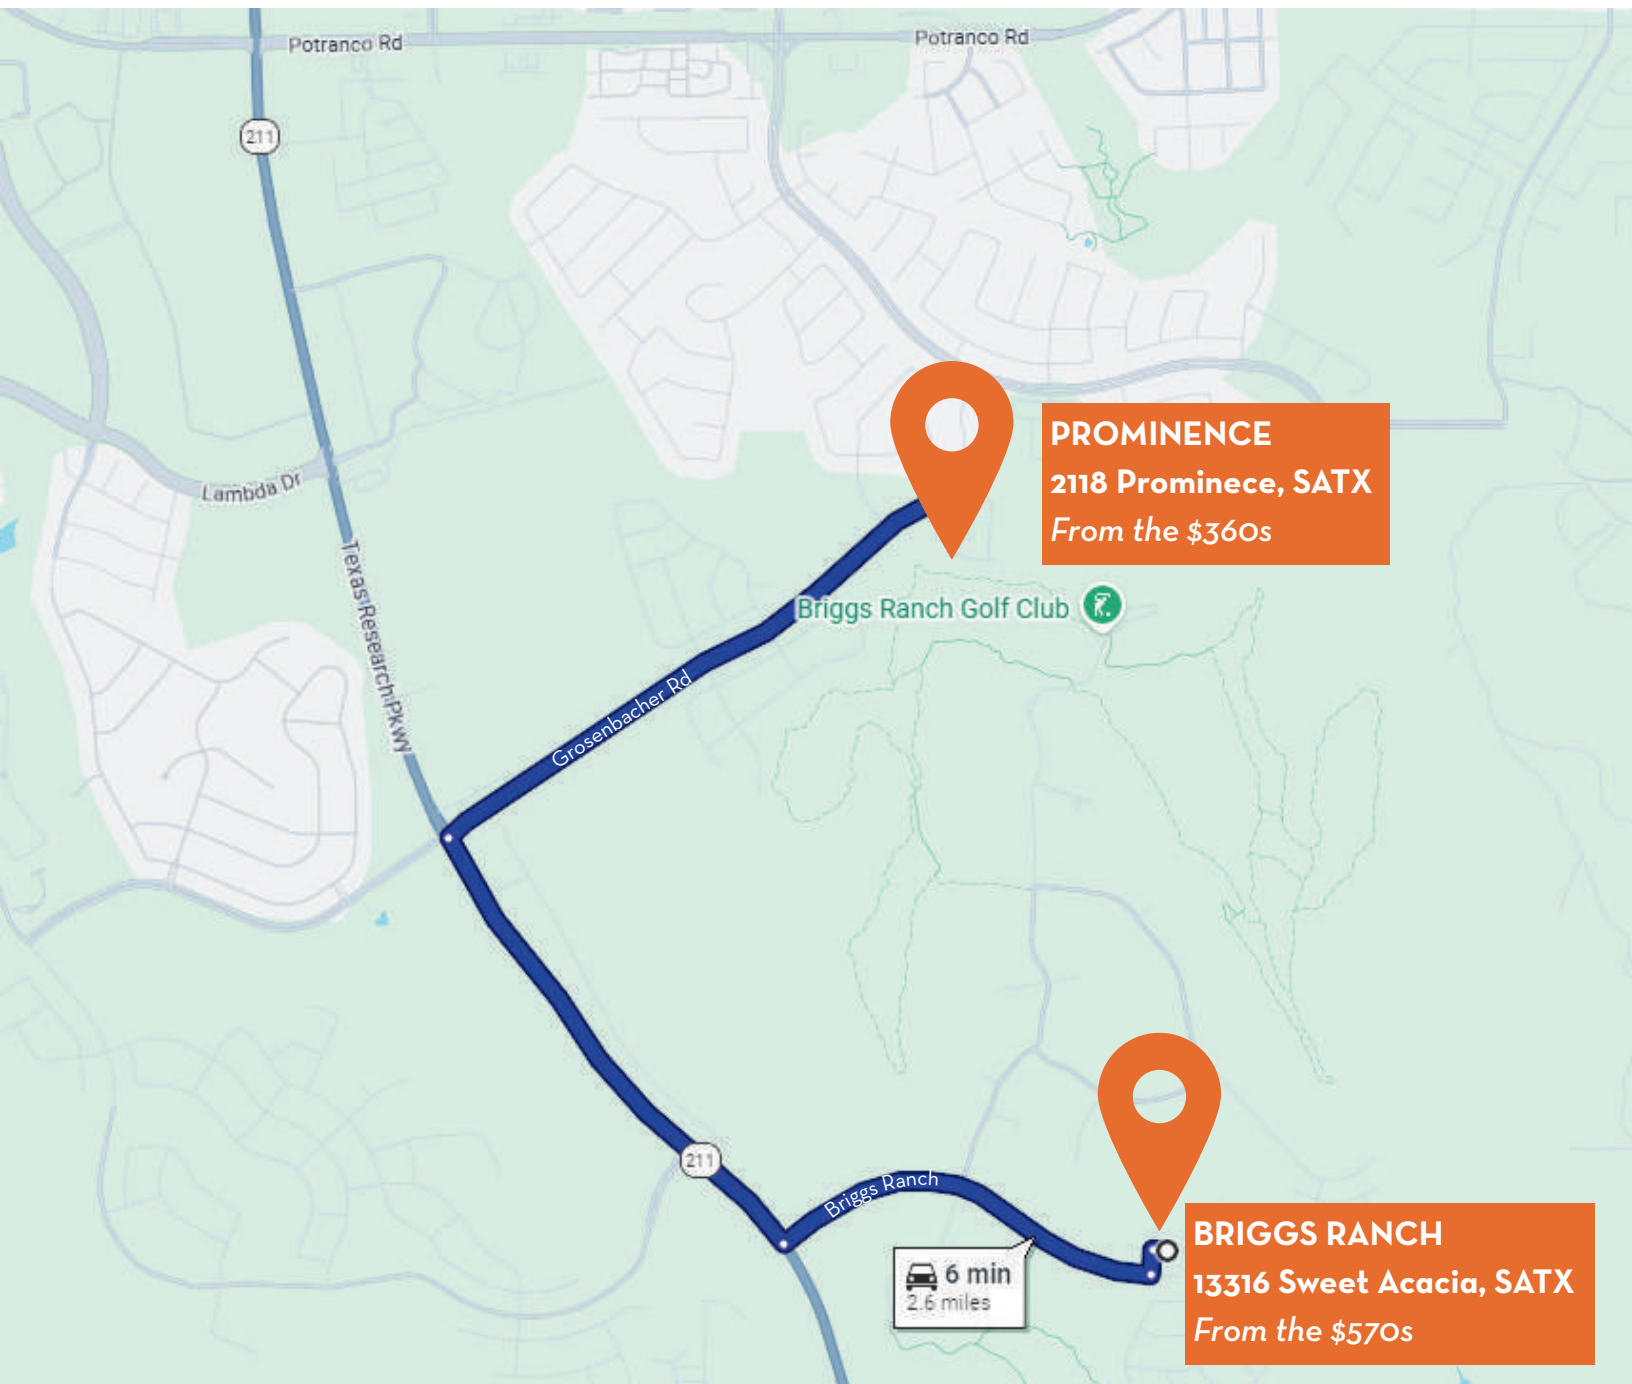

# BRIGGS RANCH & PROMINENCE

Explore two communities on San Antonio's West side, just 6 minutes from each other. Located off TX-211 in Medina Valley ISD and nearby Briggs Ranch Golf Club, The Golf Club of Texas, Sea World and JBSA-Lackland.

Get Directions  
to Briggs Ranch

Get Directions  
to Prominence

**PROMINENCE**  
2118 Prominence, SATX  
From the \$360s

**BRIGGS RANCH**  
13316 Sweet Acacia, SATX  
From the \$570s

6 min  
2.6 miles