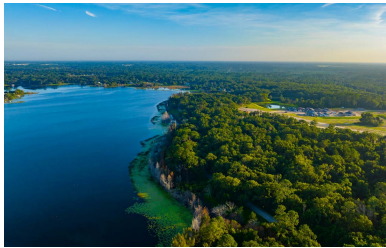

DELAND

COMMUNITY & LOCATION

- Overlooking Lake Winnemissett, Cresswind DeLand is **KOLTERHOMES'** second Cresswind active adult, new home community in Central Florida.
- Residents have convenient access to shopping, dining, and recreation in the area.
- Thirty minutes or less from Orlando, New Smyrna Beach, and Daytona.