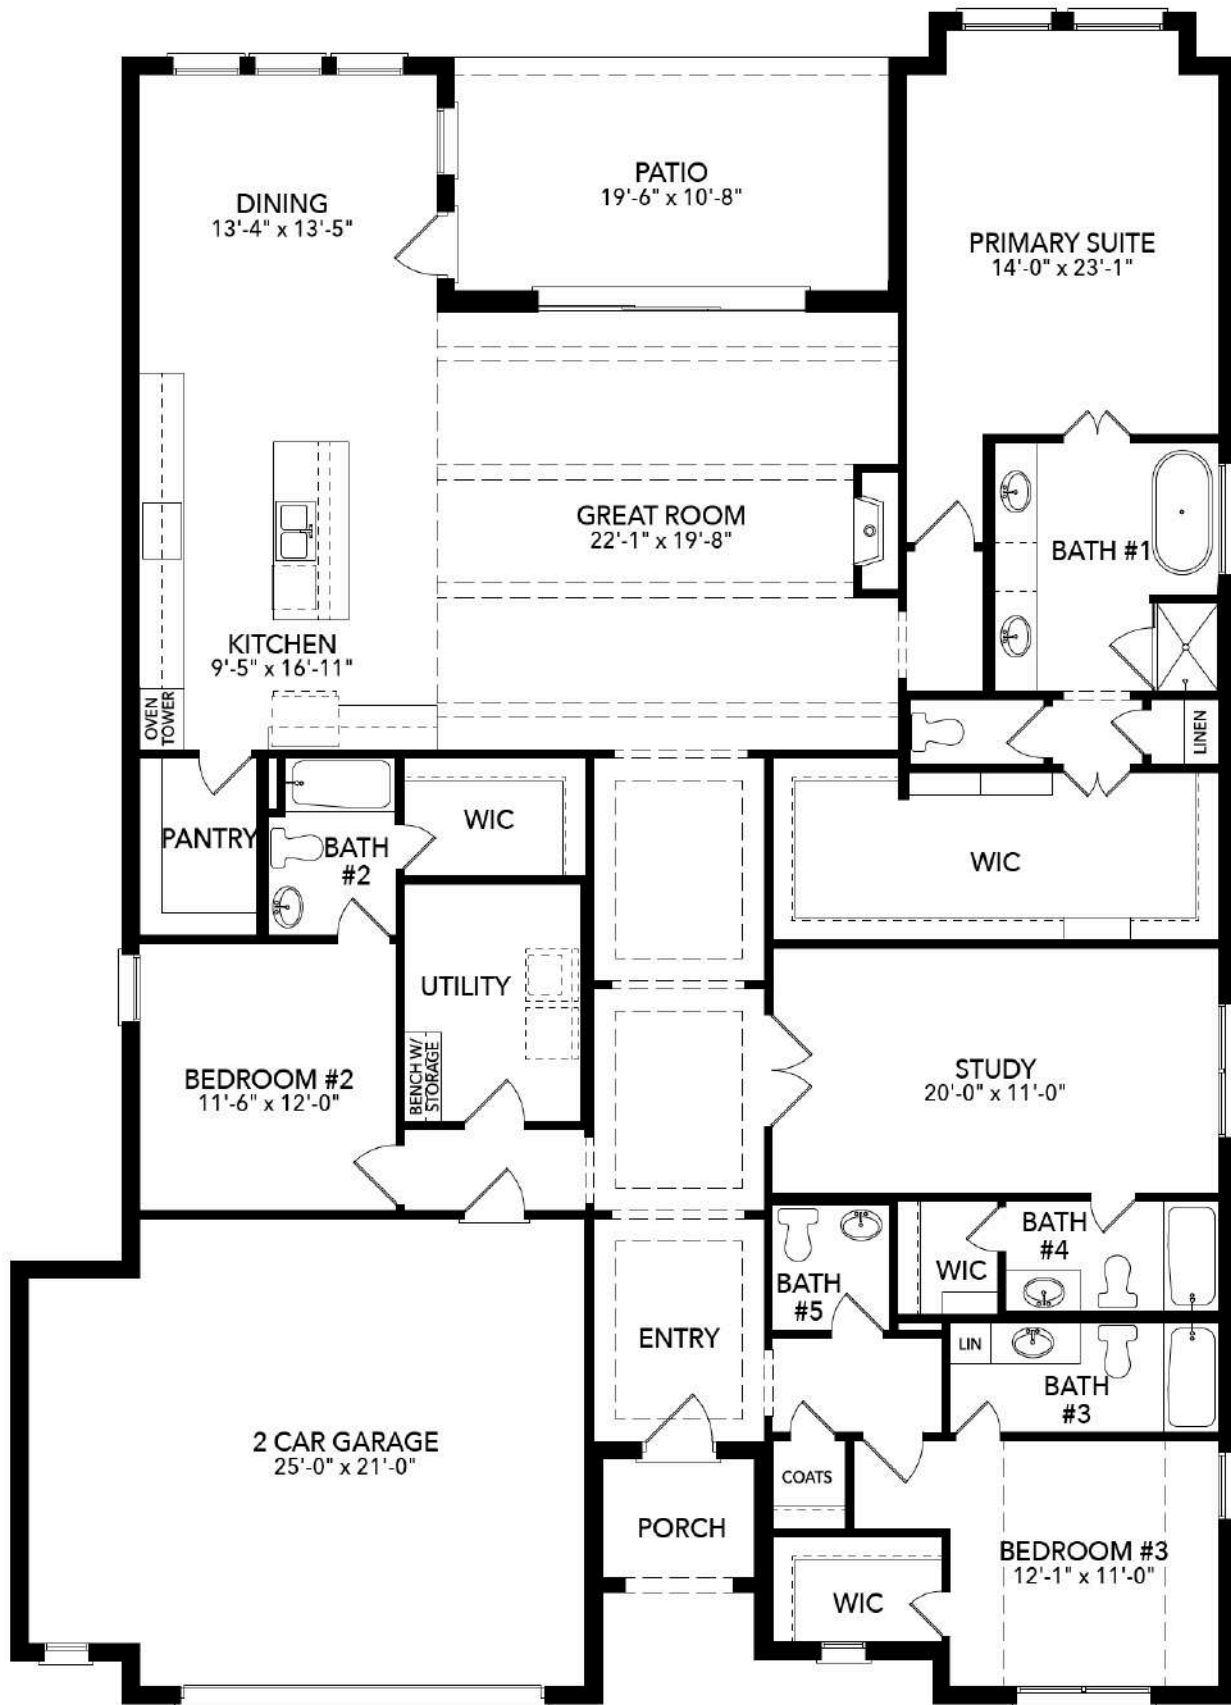

First Floor