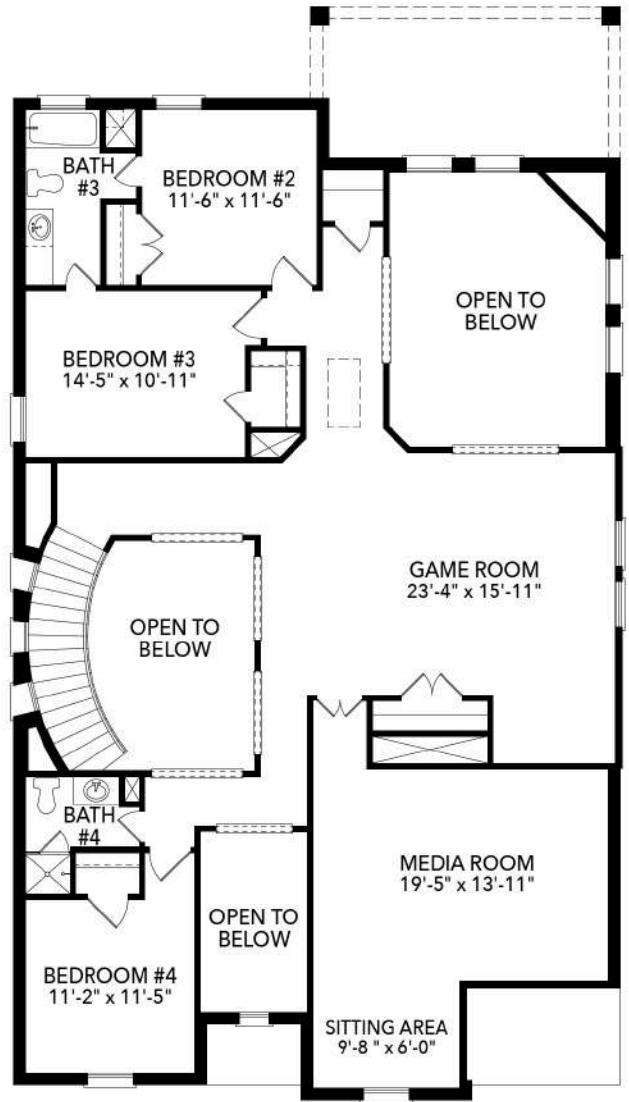

Second Floor