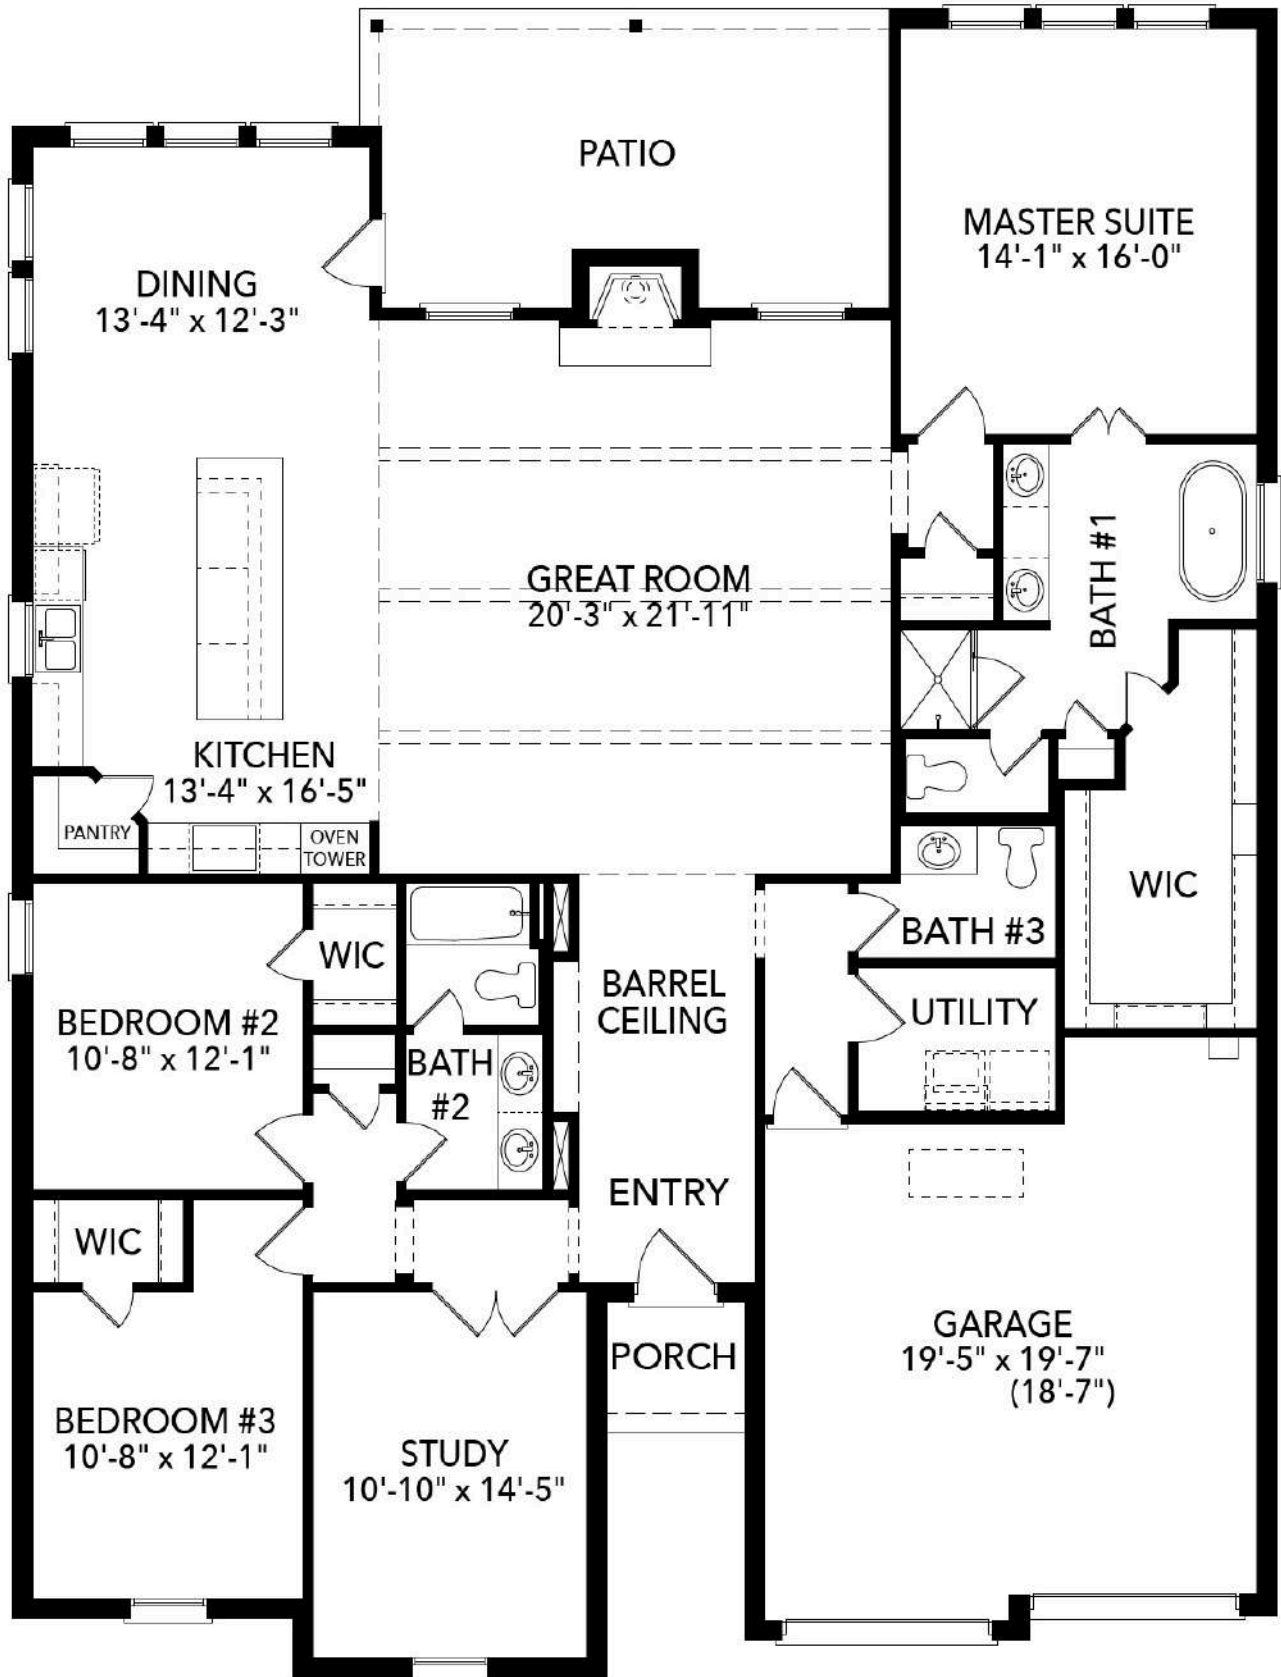

First Floor