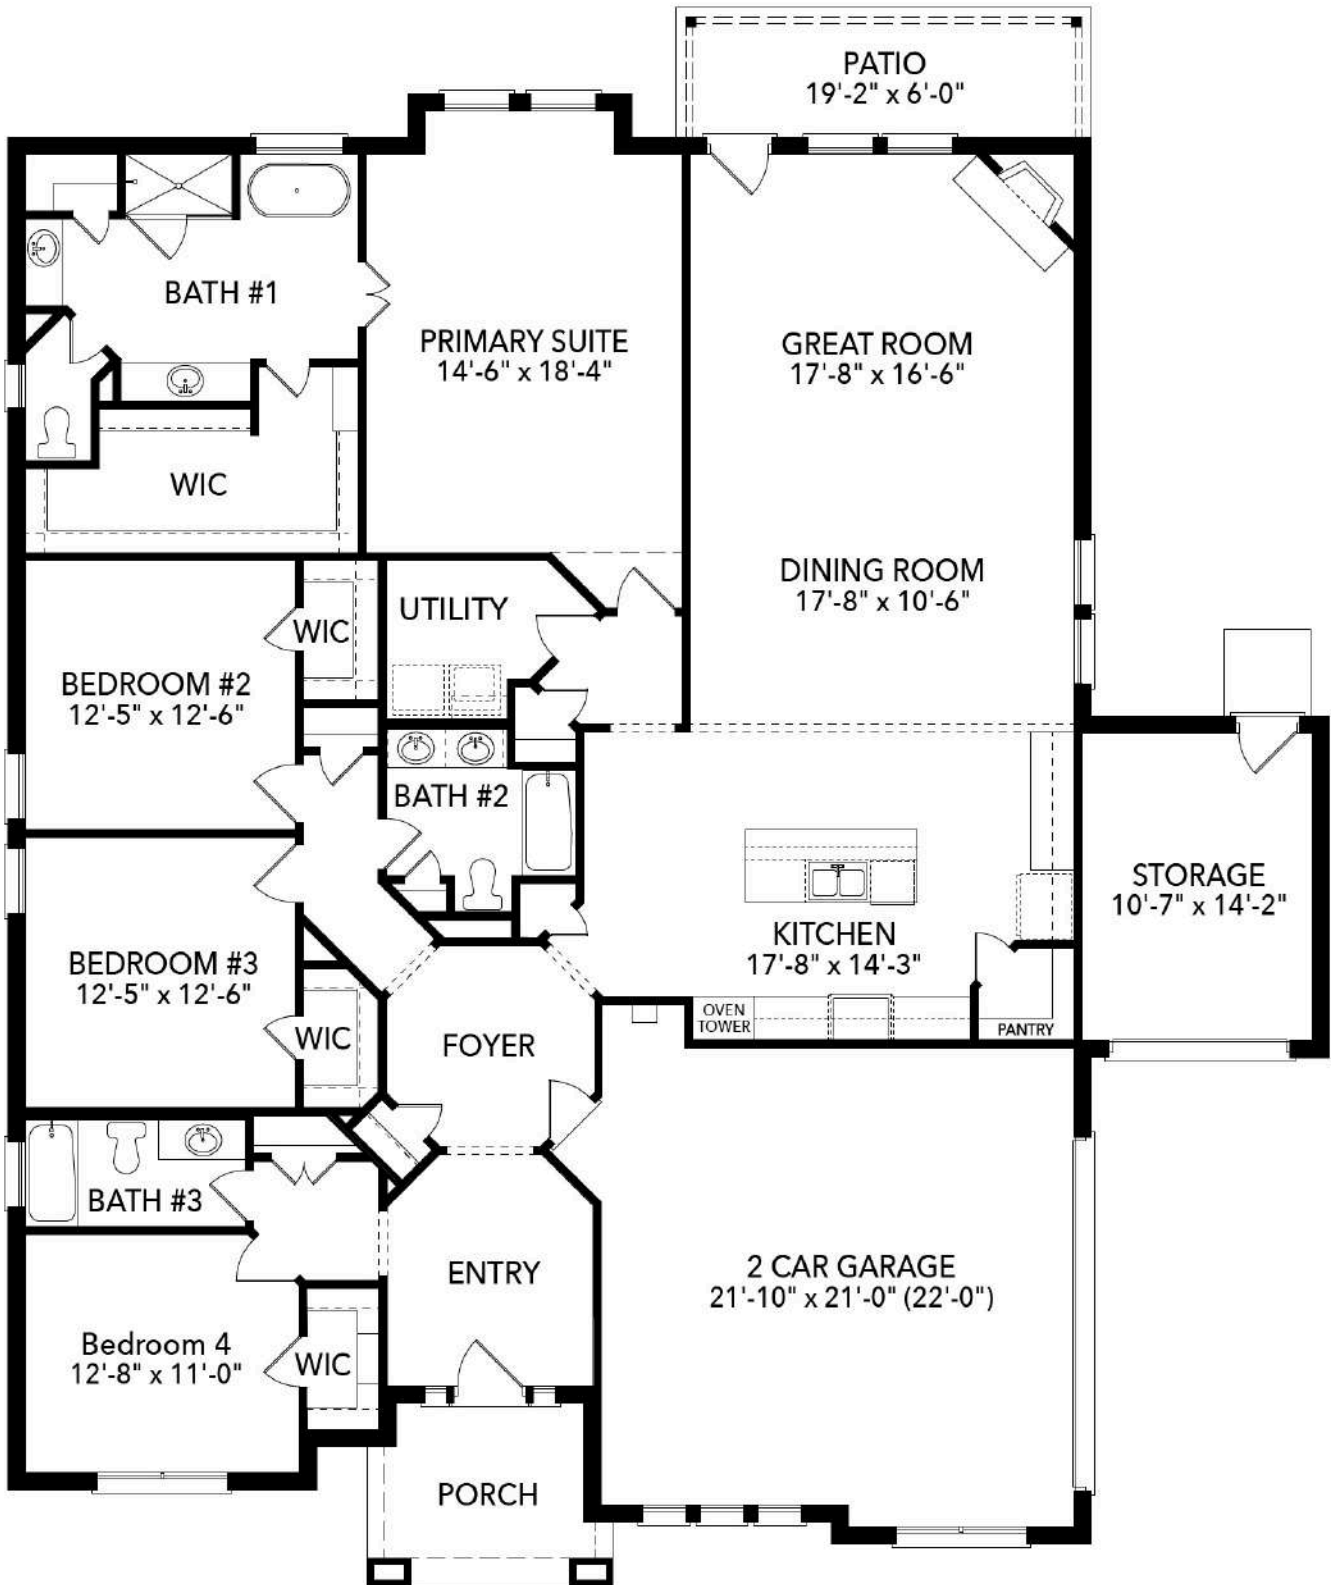

First Floor