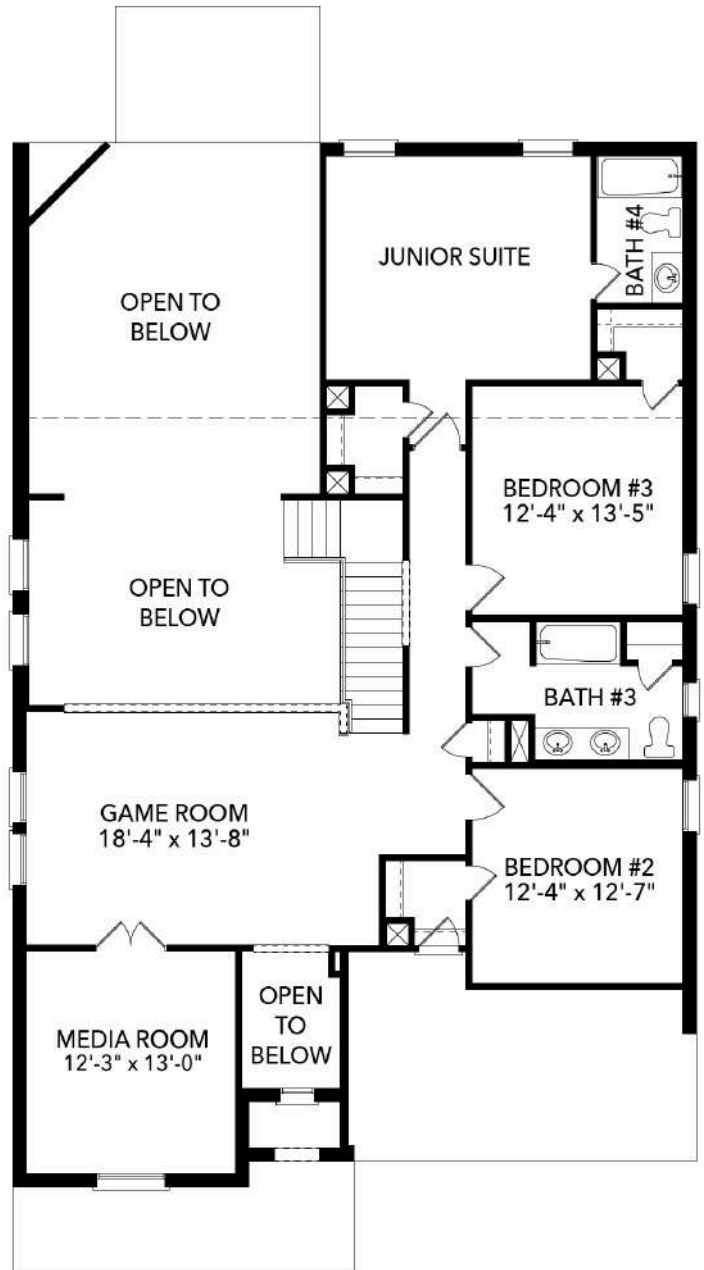

SANDLIN
HOMES

Cambridge Manor

North Richland Hills, TX

5704 Glynda Drive

3,426

SQUARE FEET

5

BEDROOMS

4.5

BATHROOMS

2

GARAGE

\$724,900

Was \$769,900

Silverstone

- Large Kitchen Island
- Oven Tower
- High Ceilings at Living Area
- Secondary Bedroom Downstairs
- Freestanding Bathtub
- Barn Doors to Media Room
- Covered Patio

Krissy Bublitz

817-448-6333

KrissyB@SandlinHomes.com

www.SandlinHomes.com

First Floor

Second Floor