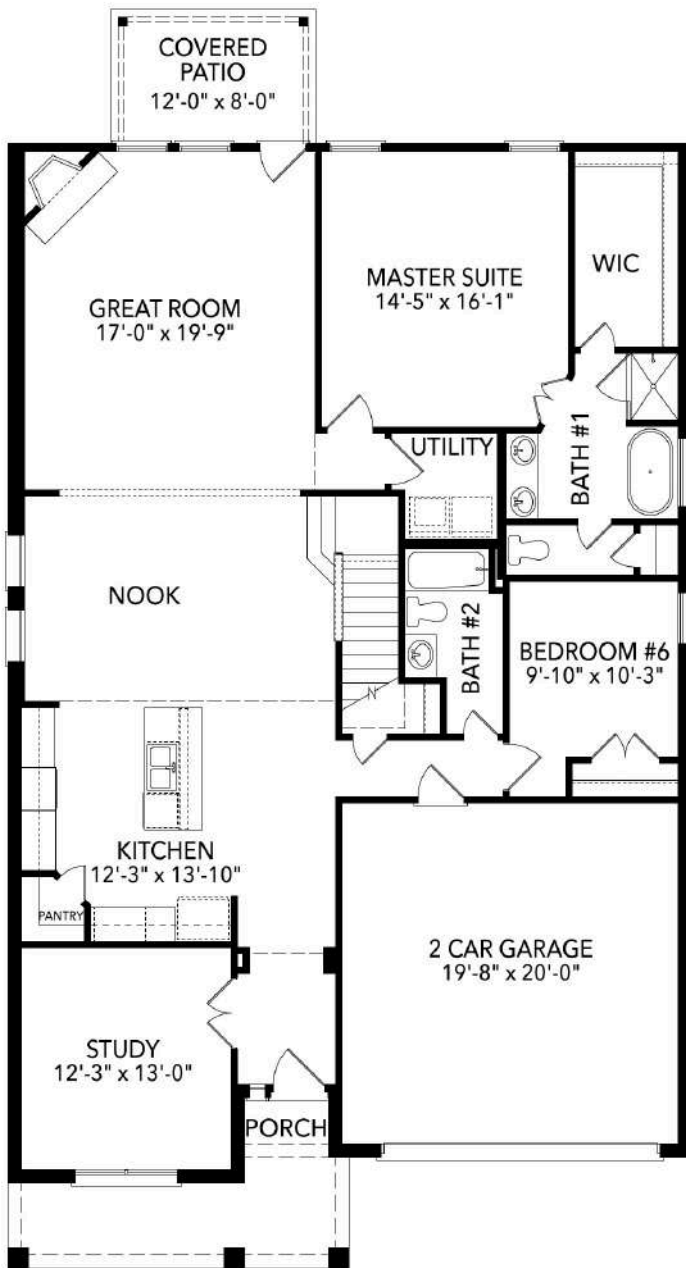

First Floor