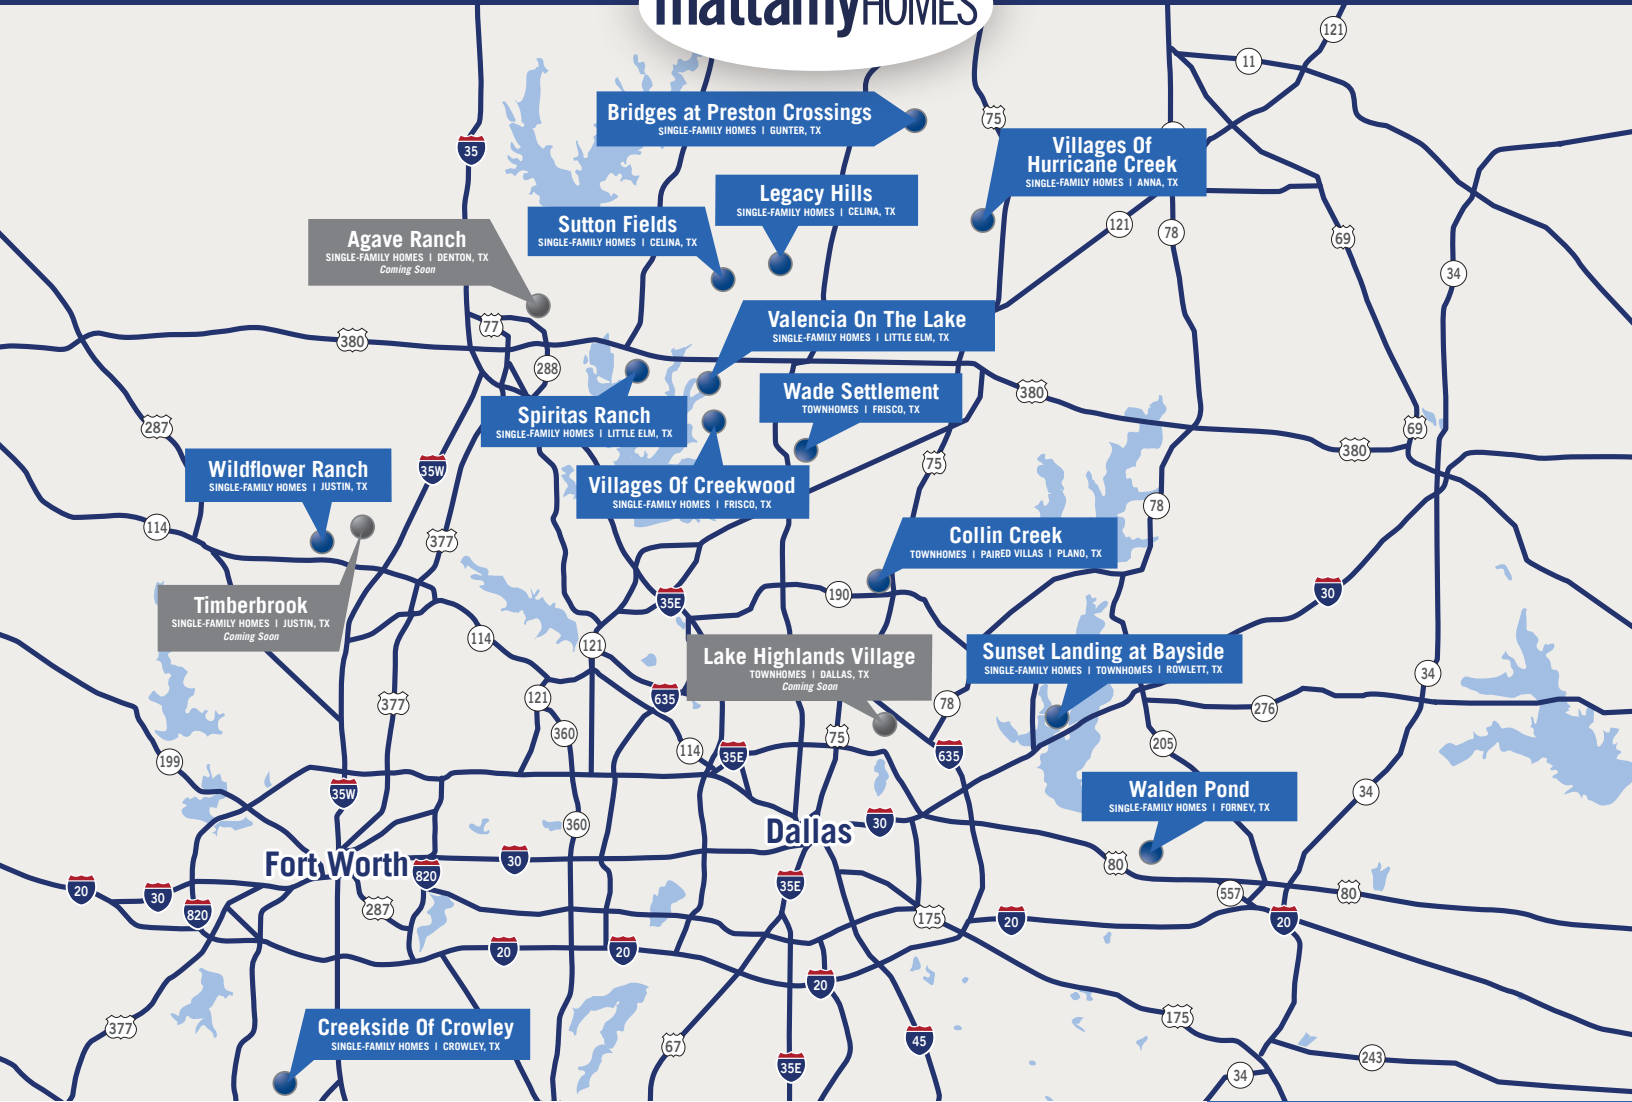

HERE'S WHERE YOU'LL FIND OUR GREAT DALLAS-FORT WORTH COMMUNITIES

mattamyHOMES

ANNA

VILLAGES OF HURRICANE CREEK
469-551-4164 | From the low \$300s

CELINA

LEGACY HILLS
469-945-7648 | From the low \$300s
SUTTON FIELDS
469-291-0963 | From the upper \$400s

CROWLEY

CREEKSIDE OF CROWLEY
469-940-7053 | From the upper \$200s

DALLAS

LAKE HIGHLANDS VILLAGE
Coming Soon

DENTON

AGAVE RANCH
Coming Soon

FORNEY

WALDEN POND
469-208-3487 | From the upper \$200s

FRISCO

WADE SETTLEMENT
469-694-2667 | From the low \$500s
VILLAGES OF CREEKWOOD
469-502-7821 | From the upper \$400s

GUNTER

BRIDGES AT PRESTON CROSSINGS
469-447-9719 | From the mid \$300s

JUSTIN

WILDFLOWER RANCH
469-551-6812 | From the upper \$300s
TIMBERBROOK
Coming Soon

LITTLE ELM

SPIRITAS RANCH
469-947-9288 | From the low \$300s
VALENCIA ON THE LAKE
469-457-2457 | From the low \$500s

PLANO

COLLIN CREEK
469-587-7738 | From the mid \$400s

ROWLETT

SUNSET LANDING AT BAYSIDE
469-457-3409 | From the mid \$300s