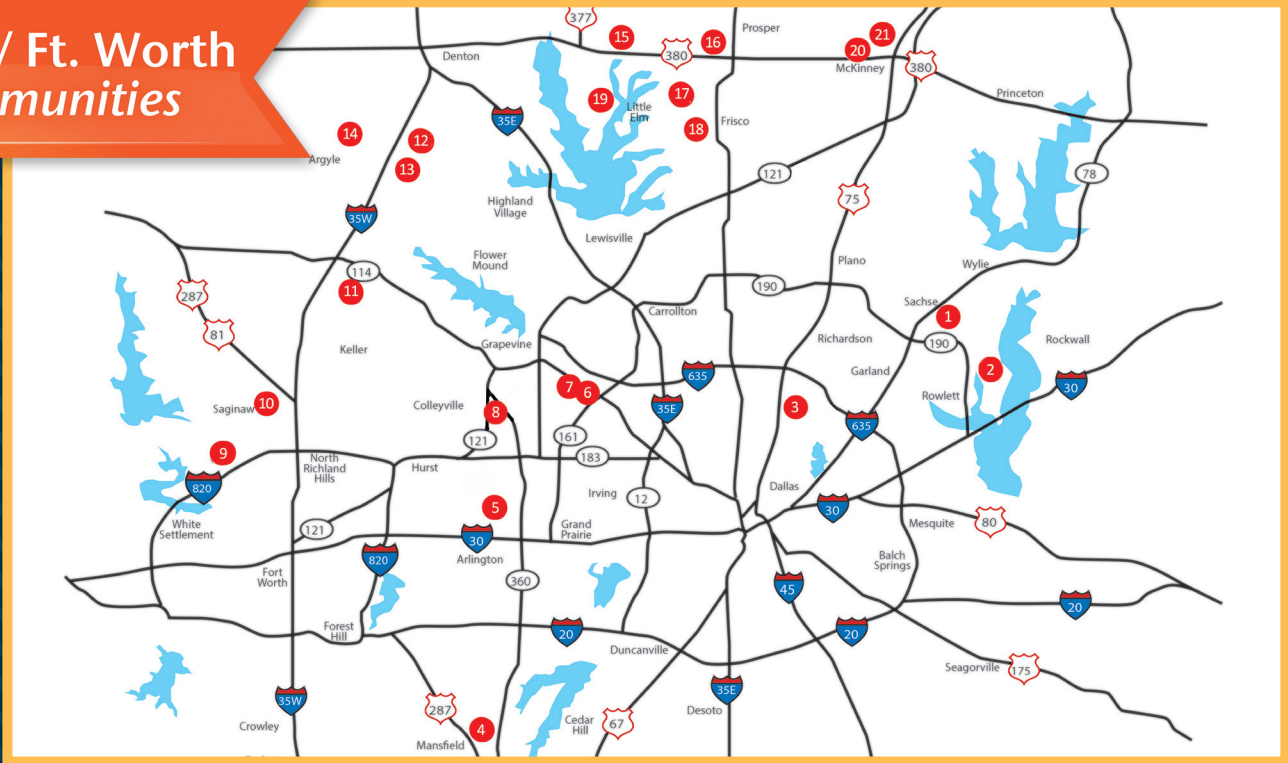

Dallas / Ft. Worth
Communities

Wylie

1. Dominion of Pleasant Valley

Plantation · from the $300s
(469)910-8983

Rowlett

2. The Vineyards

Plantation · from the $370s
(972)412-5586

Dallas

3. Merion at Midtown Park

Coventry · from the $440s
(469)206-0041

Mansfield

4. South Pointe

Plantation · from the $270s
(682)518-1175

Arlington

5. Viridian

Plantation · from the $320s
(817)617-2054

Irving

6. Parkside East

Plantation · from the $500s
(214)484-7399

7. Parkside West

Plantation · from the $500s
(972)887-3215

Grapevine

8. Vineyard Creek Estates

Plantation · from the $410s
(817)527-7698

Fort Worth

9. Marine Creek Ranch

Plantation · from the $220s
(817)238-0584

10. Creekwood

Plantation · from the $380s
(817)847-7560

11. Seventeen Lakes

Plantation · from the $300s
(817)961-0160

Flower Mound

12. Canyon Falls

50' Homesite
Coventry · from the $340s
(940)240-0409

60' Homesites

Coventry · from the $420s
(940)240-0994

13. Trailwood

Plantation · Coming Soon!
(972)277-3829

Argyle

14. Harvest

Plantation · from the $370s
(940)648-0351

Little Elm

15. Union Park

Plantation · from the $300s
(972)347-9074

Prosper

16. The Parks at Legacy

Plantation · from the $390s
(972)347-9567

Frisco

17. Hollyhock

Coventry · from the $600s
(469)481-2063

18. Edgestone at Legacy

Coventry · from the $600s
(972)277-3829

Oak Point

19. Wildridge

Plantation · from the $350s
(469)980-7566

McKinney

20. Auburn Hills

Plantation · from the $410s
(214)973-5015

21. Trinity Falls

Plantation · from the $300s
(817)689-6078